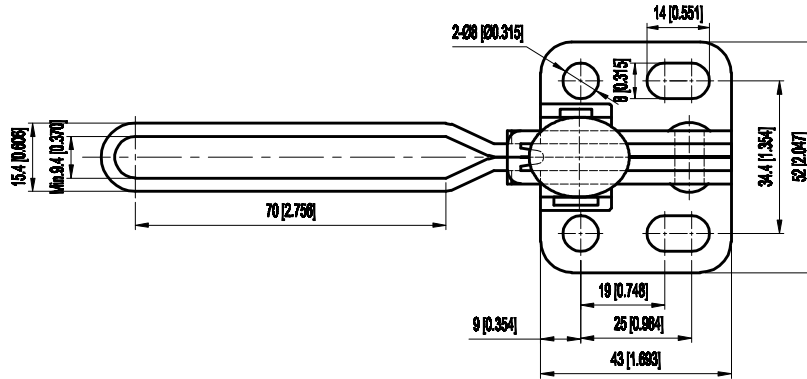

PART NUMBER: CH-13002-B

BAR OPENS:106°

HANDLE OPENS:67°

SPINDLE SUPPLIED:CH-SA-086512