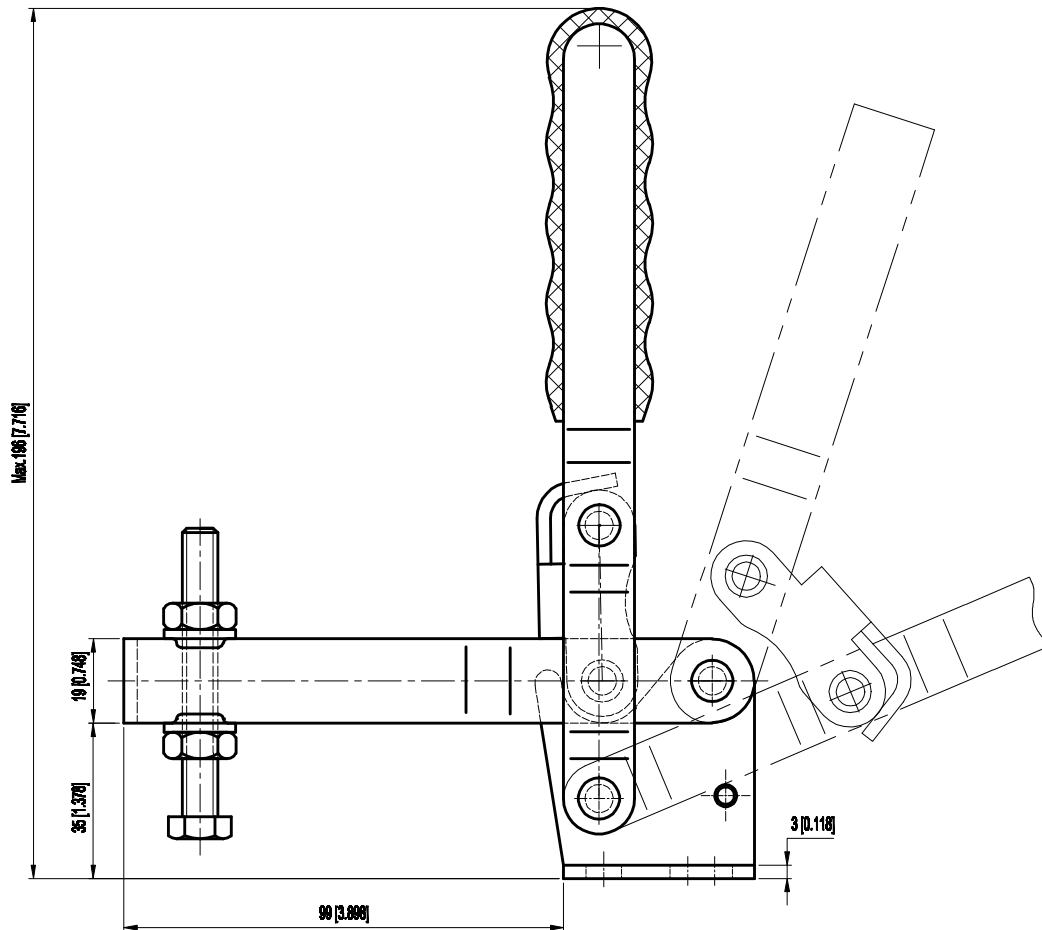

PART NUMBER: CH-13002-B

BAR OPENS:106°

HANDLE OPENS:67°

SPINDLE SUPPLIED:CH-SA-086512