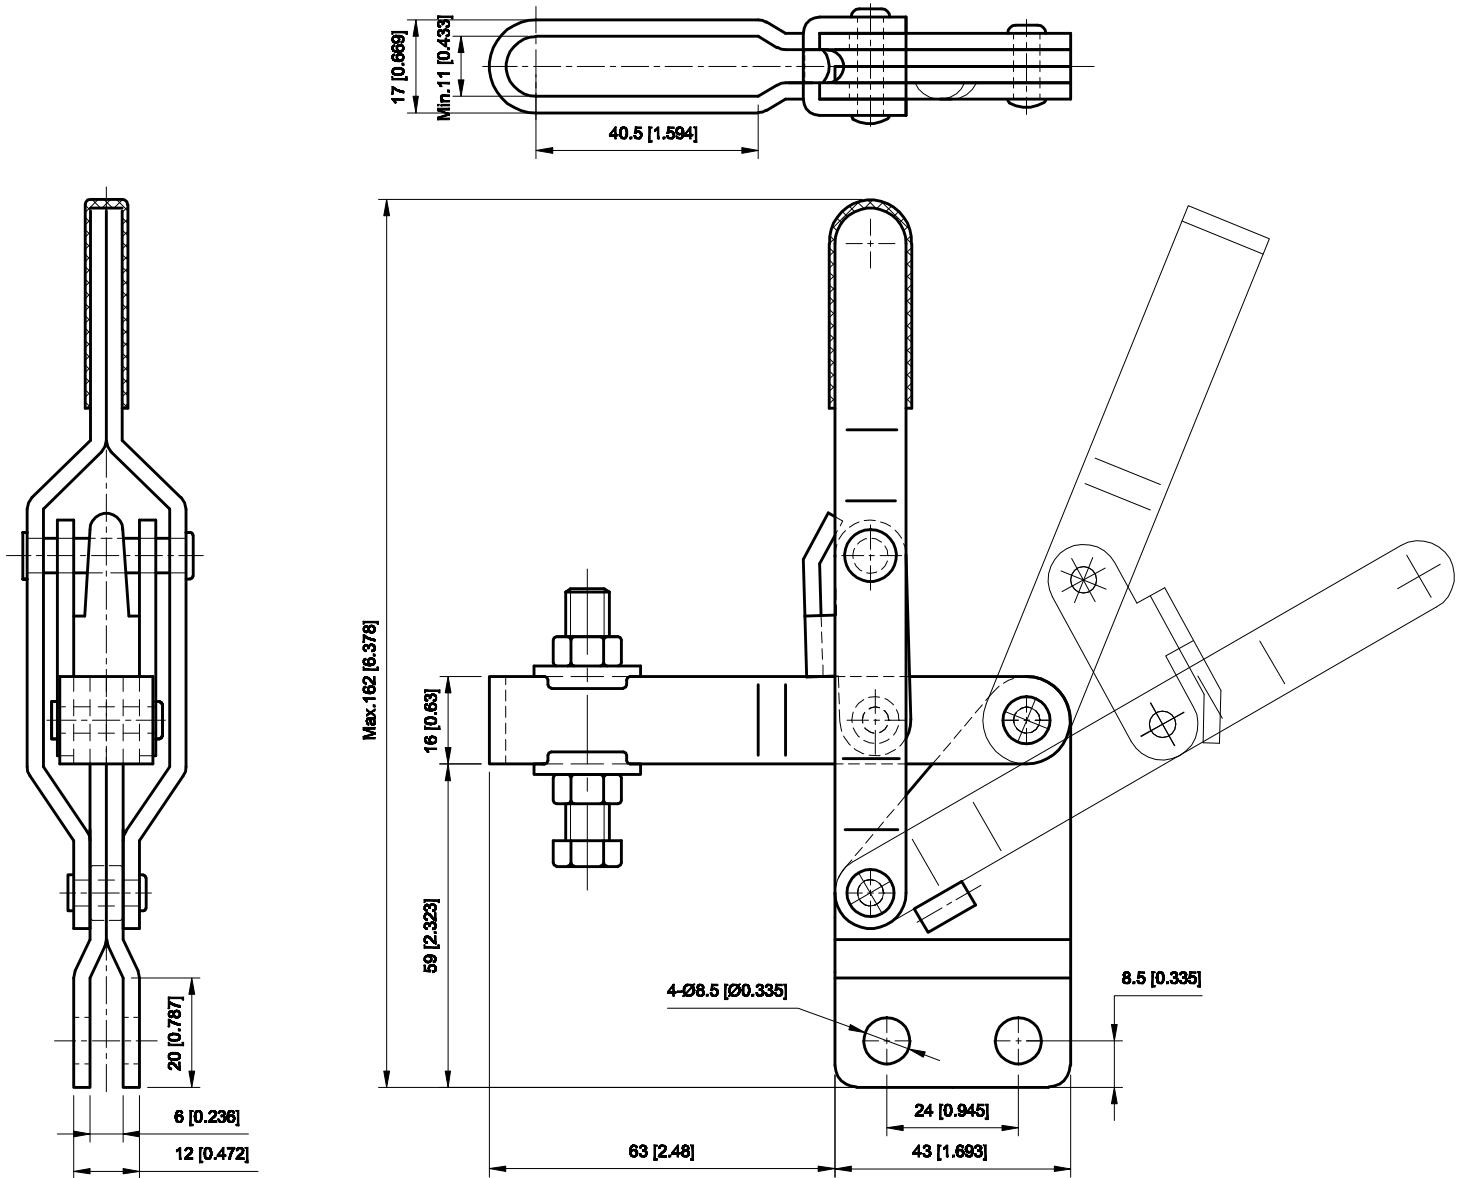

PART NUMBER: CH-12421

BAR OPENS: 94°  
HANDLE OPENS: 45°  
SPINDLE SUPPLIED: CH-SA-085012