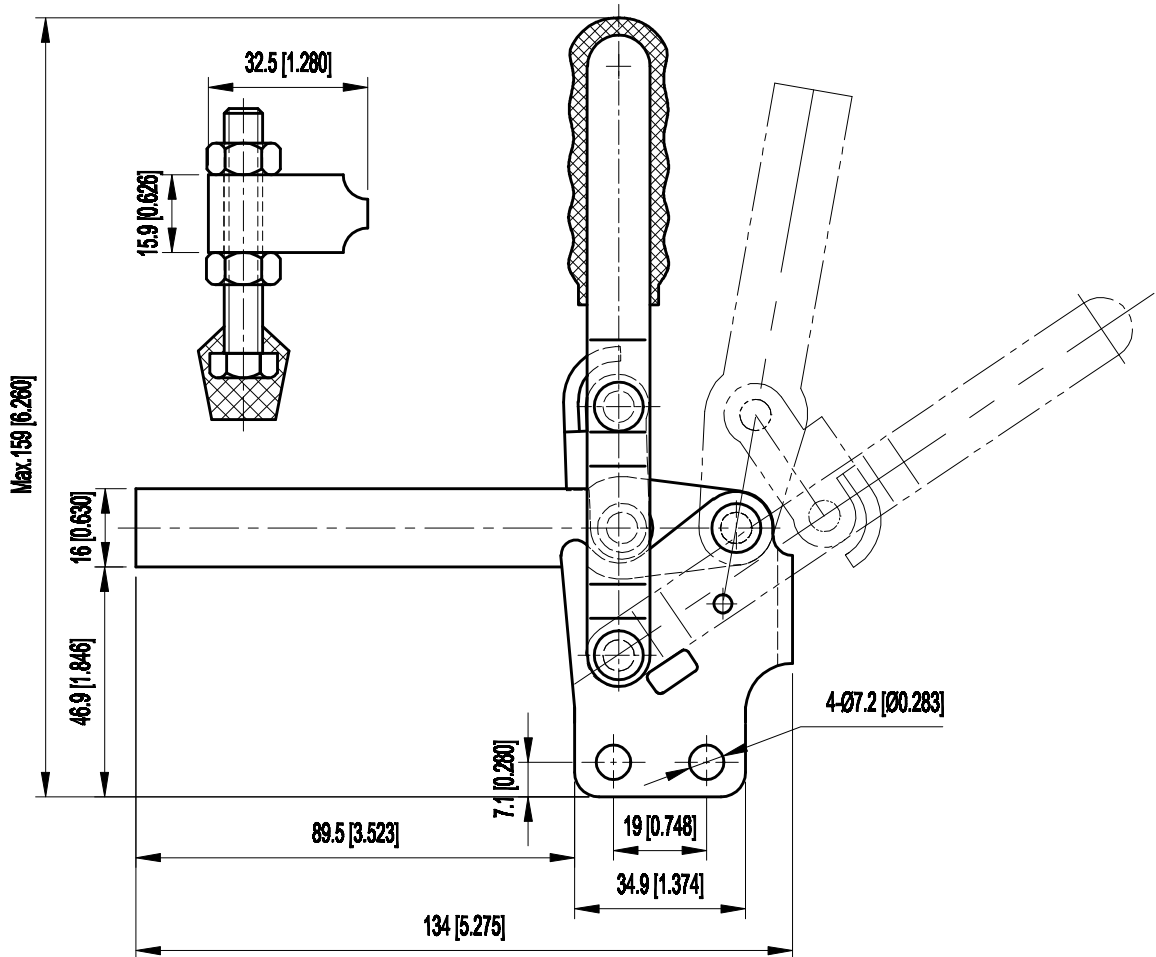

PART NUMBER: CH-12147

BAR OPENS:100°
HANDLE OPENS:60°
SPINDLE SUPPLIED:CH-FC-56212