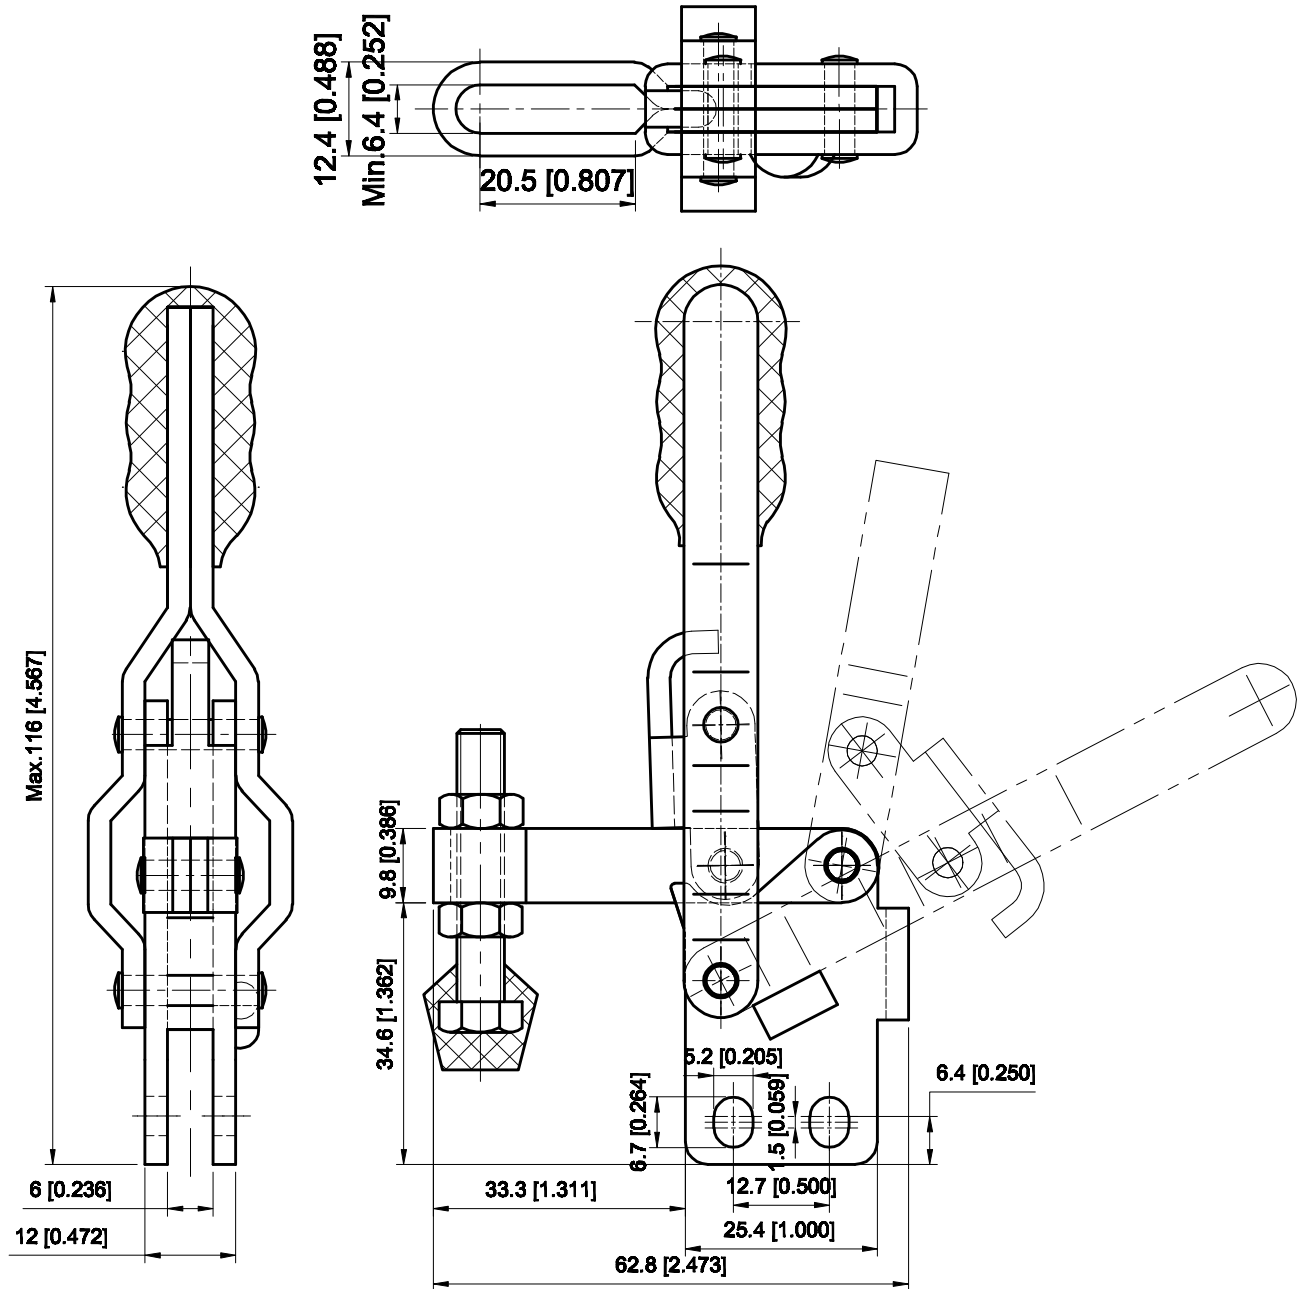

PART NUMBER: CH-12055-U

BAR OPENS:100'

HANDLE OPENS:60'

SPINDLE SUPPLIED:CH-FC-14134