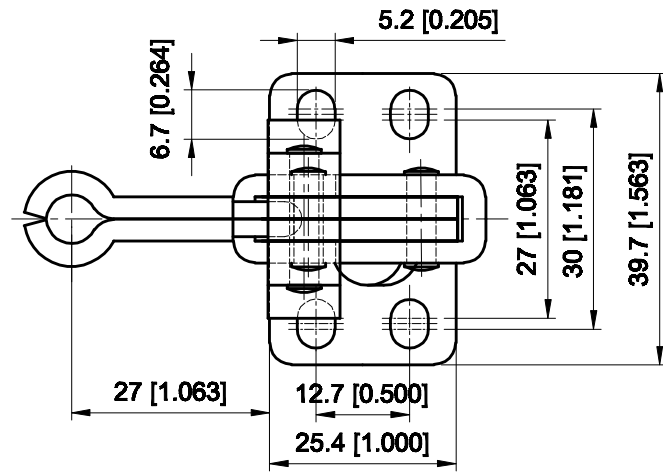

PART NUMBER: CH-12050

BAR OPENS:100'

HANDLE OPENS:60'

SPINDLE SUPPLIED:CH-FC-14134