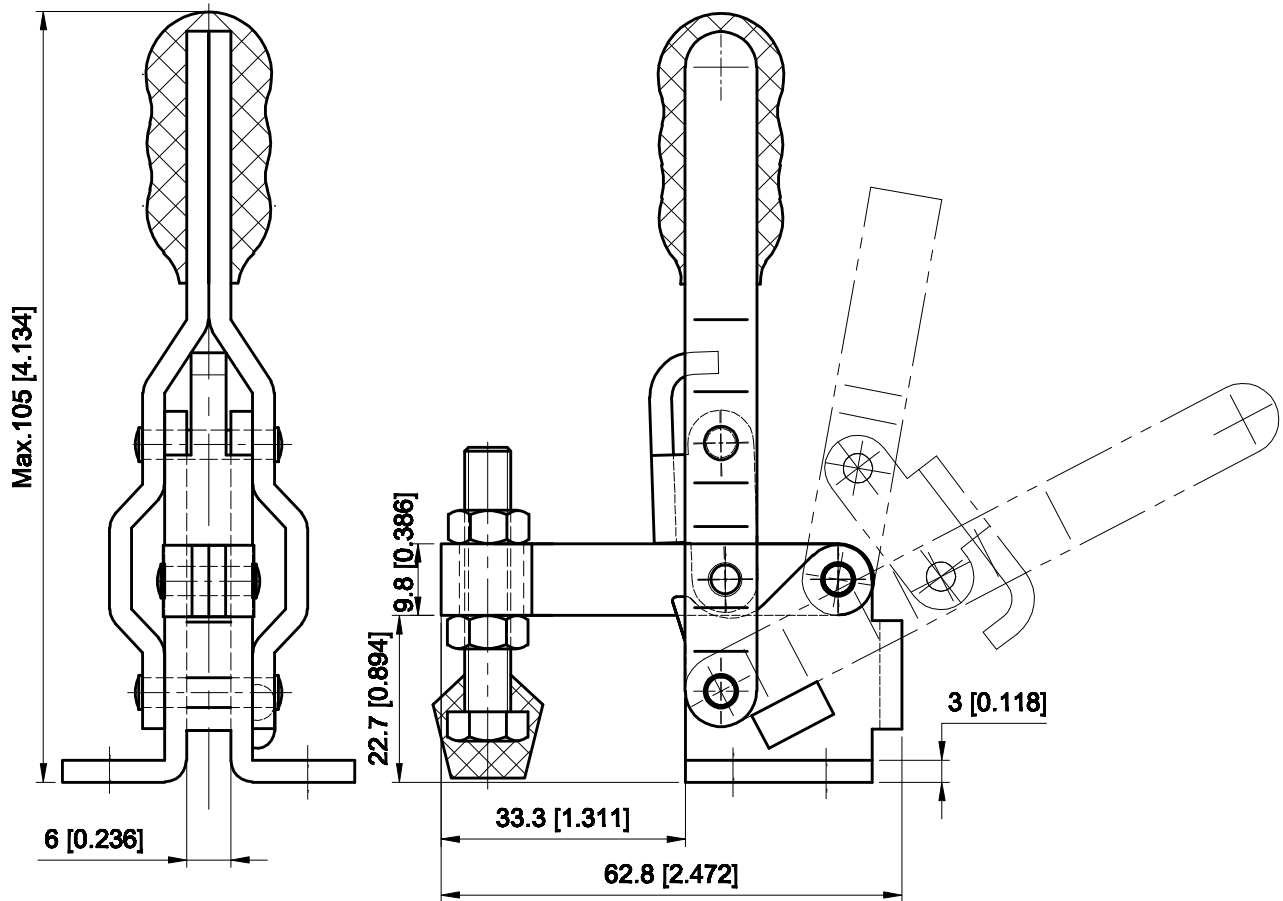

PART NUMBER: CH-12050

BAR OPENS:100'

HANDLE OPENS:60'

SPINDLE SUPPLIED:CH-FC-14134