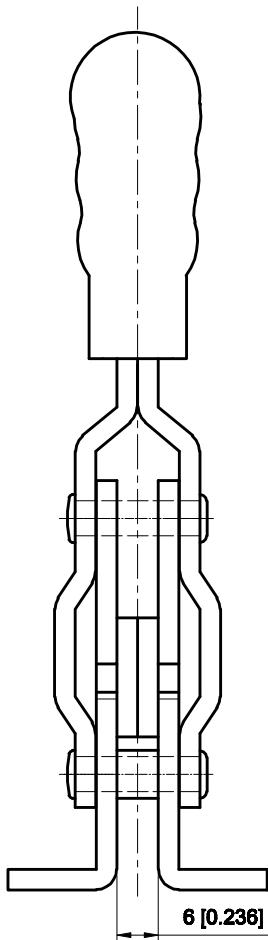

PART NUMBER: CH-11502-C

BAR OPENS: 95°~185°

HANDLE OPENS: 75°~110°

SPINDLE SUPPLIED: CH-SA-065010