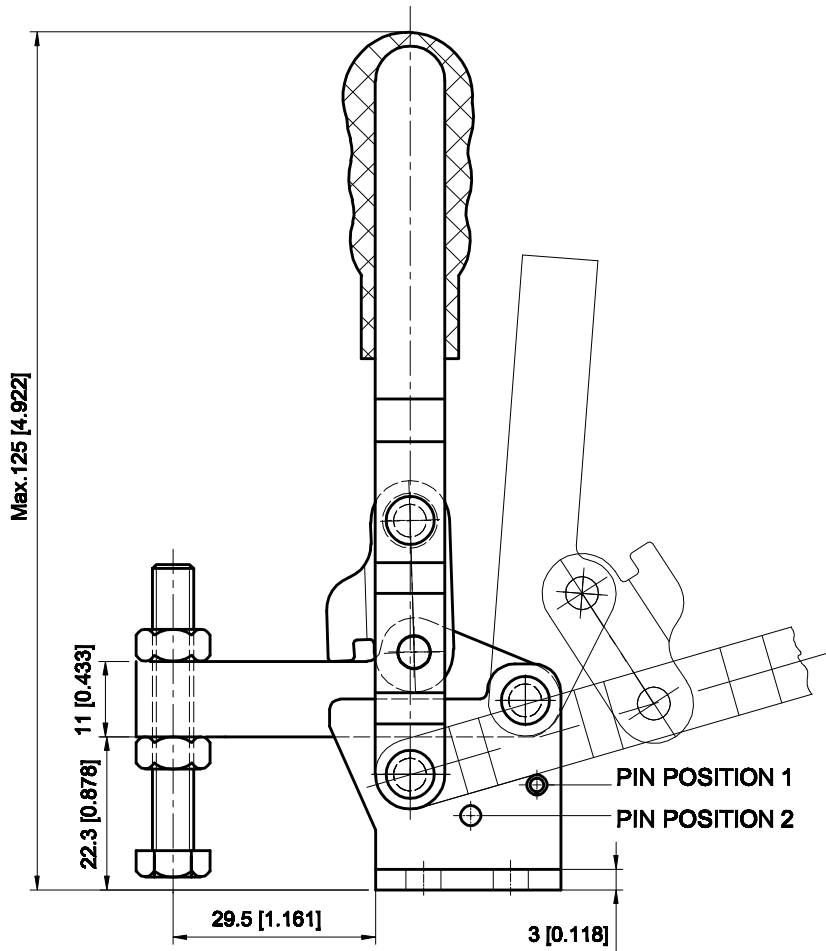

PART NUMBER: CH-11502-C

BAR OPENS: 95°~185°

HANDLE OPENS: 75°~110°

SPINDLE SUPPLIED: CH-SA-065010