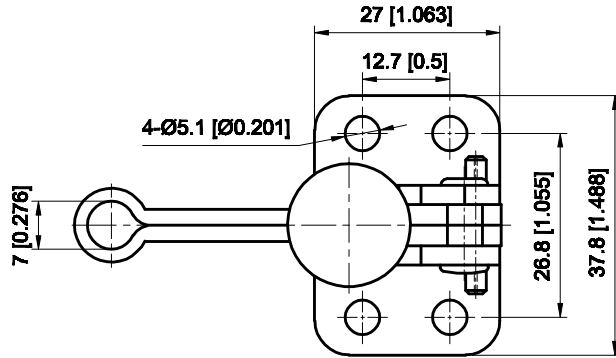

PART NUMBER: CH-11502-C

BAR OPENS: 95°~185°

HANDLE OPENS: 75°~110°

SPINDLE SUPPLIED: CH-SA-065010