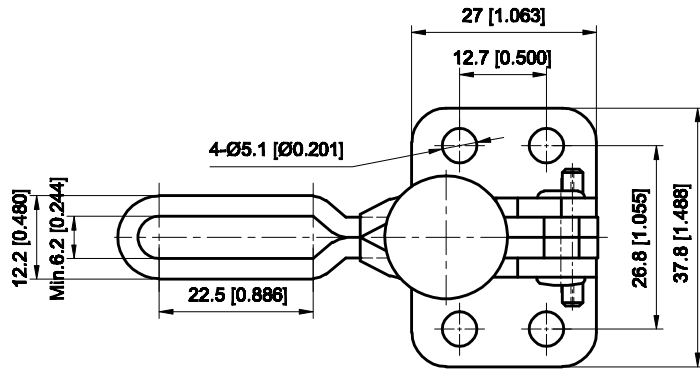

PART NUMBER: CH-11502-B

BAR OPENS: 95°~185°

HANDLE OPENS: 75°~110°

SPINDLE SUPPLIED: CH-SA-065010