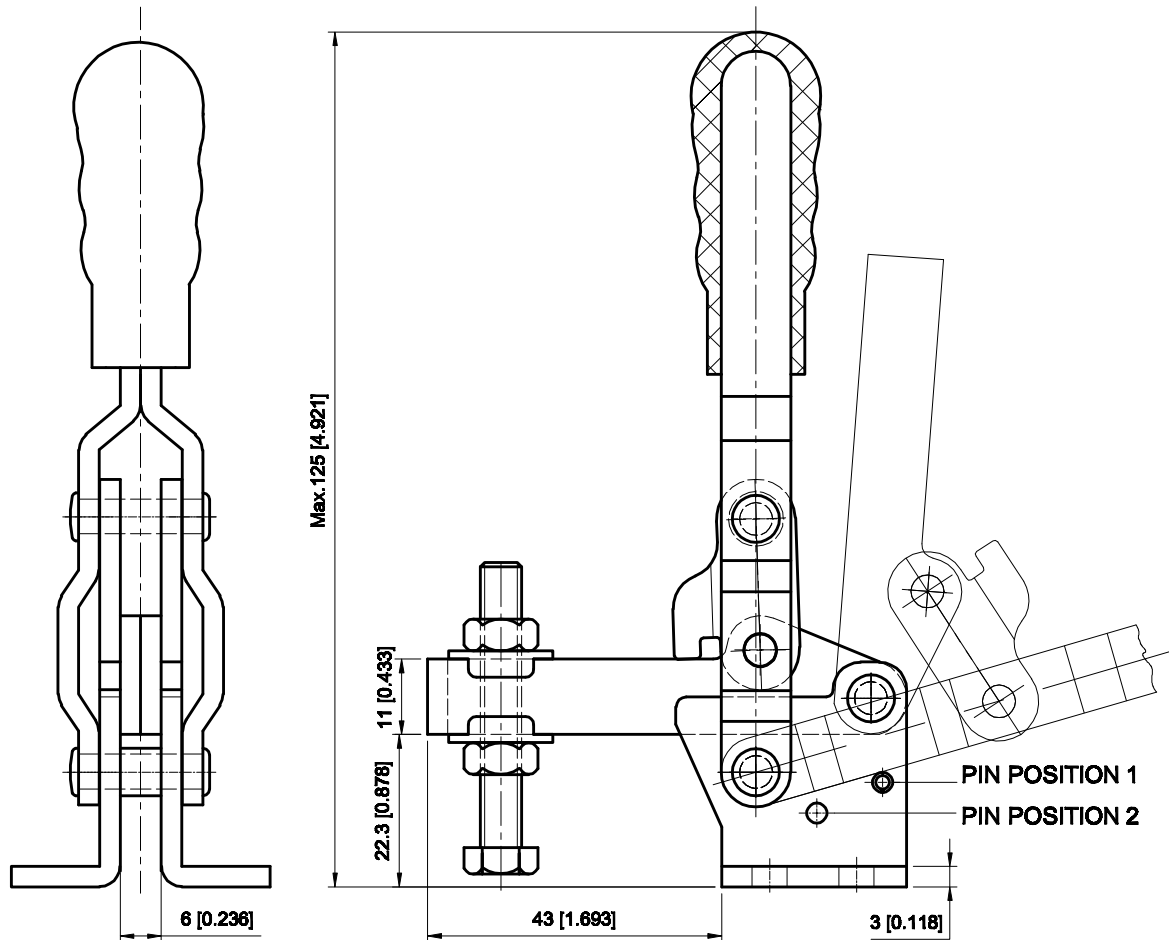

PART NUMBER: CH-11502-B

BAR OPENS: 95°~185°

HANDLE OPENS: 75°~110°

SPINDLE SUPPLIED: CH-SA-065010