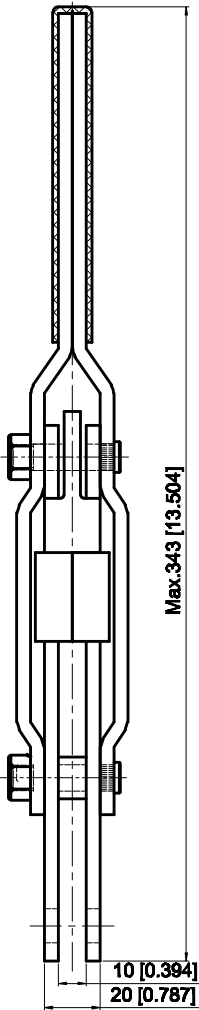

PART NUMBER: CH-101-JSI

BAR OPENS: 100°~140°
HANDLE OPENS: 48°~60°
SPINDLE SUPPLIED: CH-SA-58500