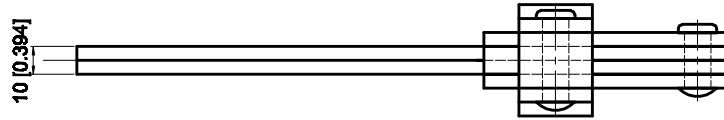

PART NUMBER: CH-101-JSI

BAR OPENS: 100°~140°
HANDLE OPENS: 48°~60°
SPINDLE SUPPLIED: CH-SA-58500