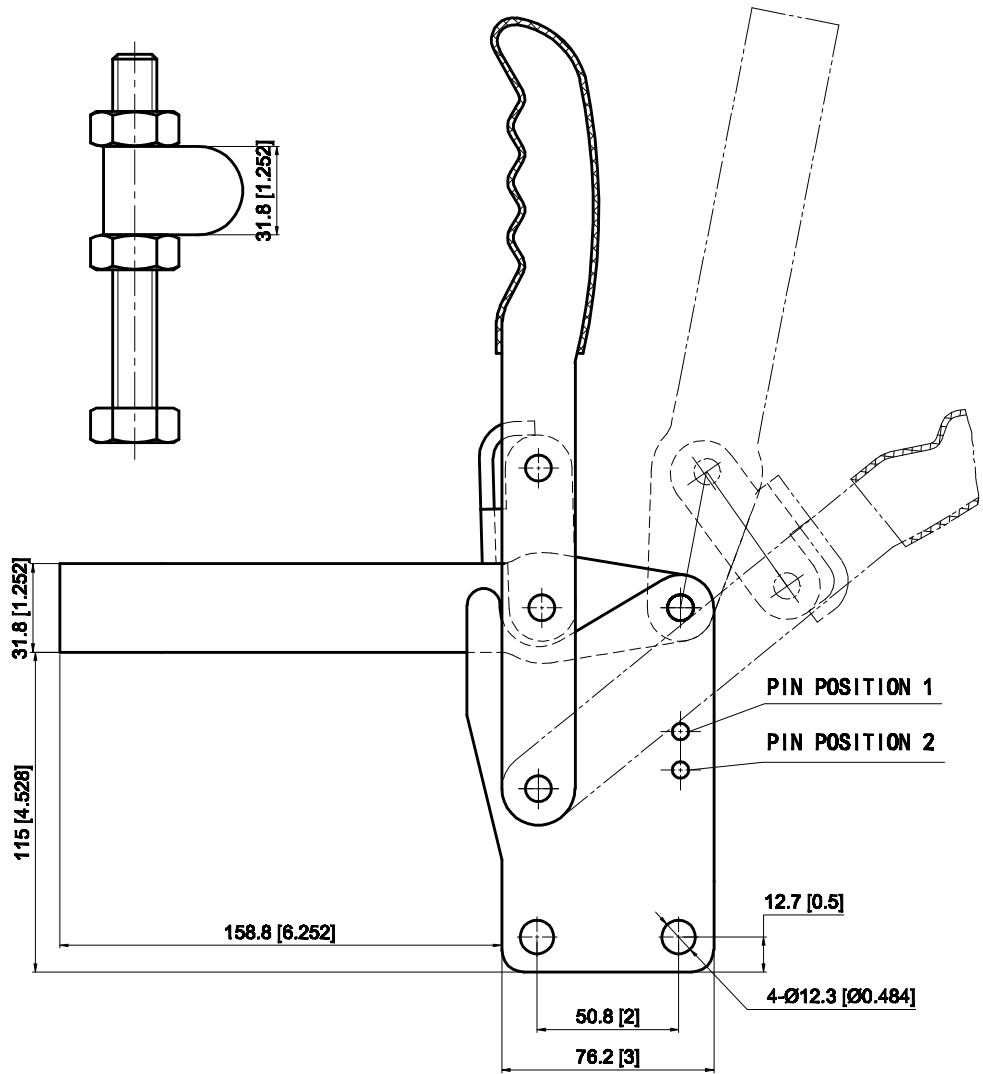

PART NUMBER: CH-101-JSI

BAR OPENS: 100°~140°
HANDLE OPENS: 48°~60°
SPINDLE SUPPLIED: CH-SA-58500