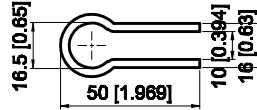

PART NUMBER: CH-101-JSI

BAR OPENS: 100°~140°
HANDLE OPENS: 48°~60°
SPINDLE SUPPLIED: CH-SA-58500