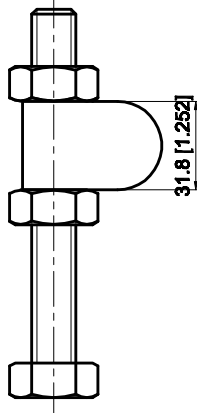

PART NUMBER: CH-101-JSI

BAR OPENS: 100°~140°
HANDLE OPENS: 48°~60°
SPINDLE SUPPLIED: CH-SA-58500