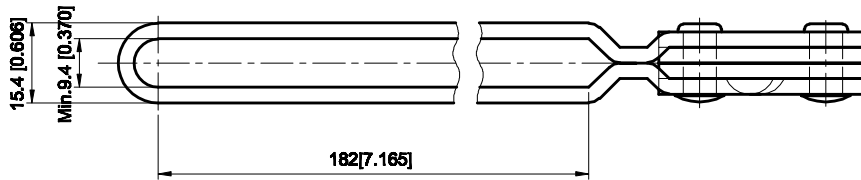

PART NUMBER: CH-101-EI-20

BAR OPENS:100°

HANDLE OPENS:60°

SPINDLE SUPPLIED:CH-FC-56212