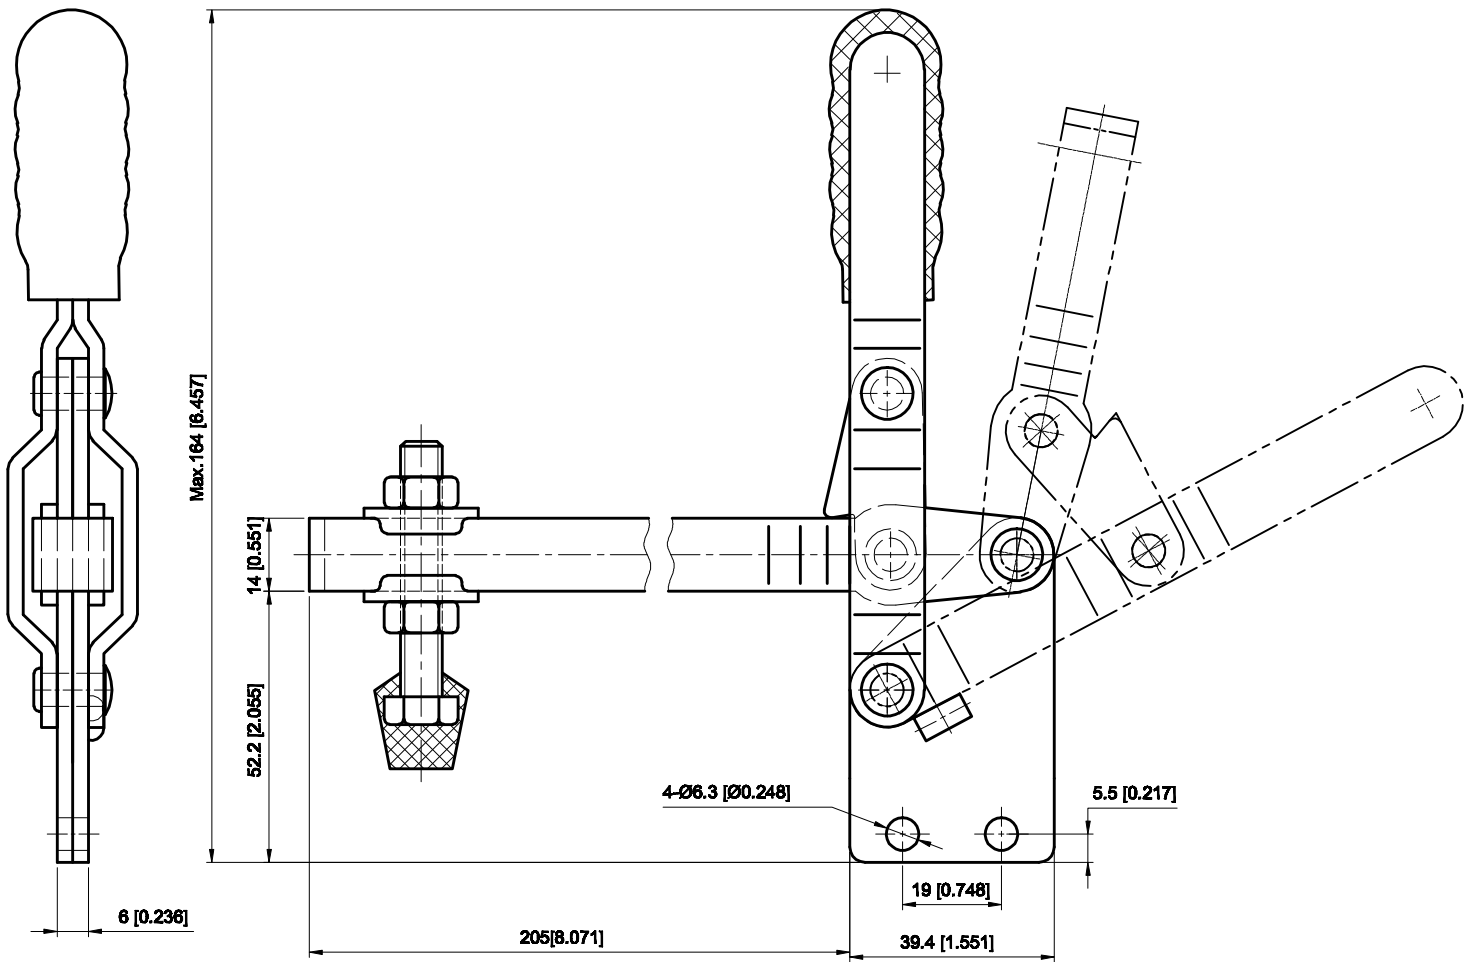

PART NUMBER: CH-101-EI-20

BAR OPENS:100°

HANDLE OPENS:60°

SPINDLE SUPPLIED:CH-FC-56212