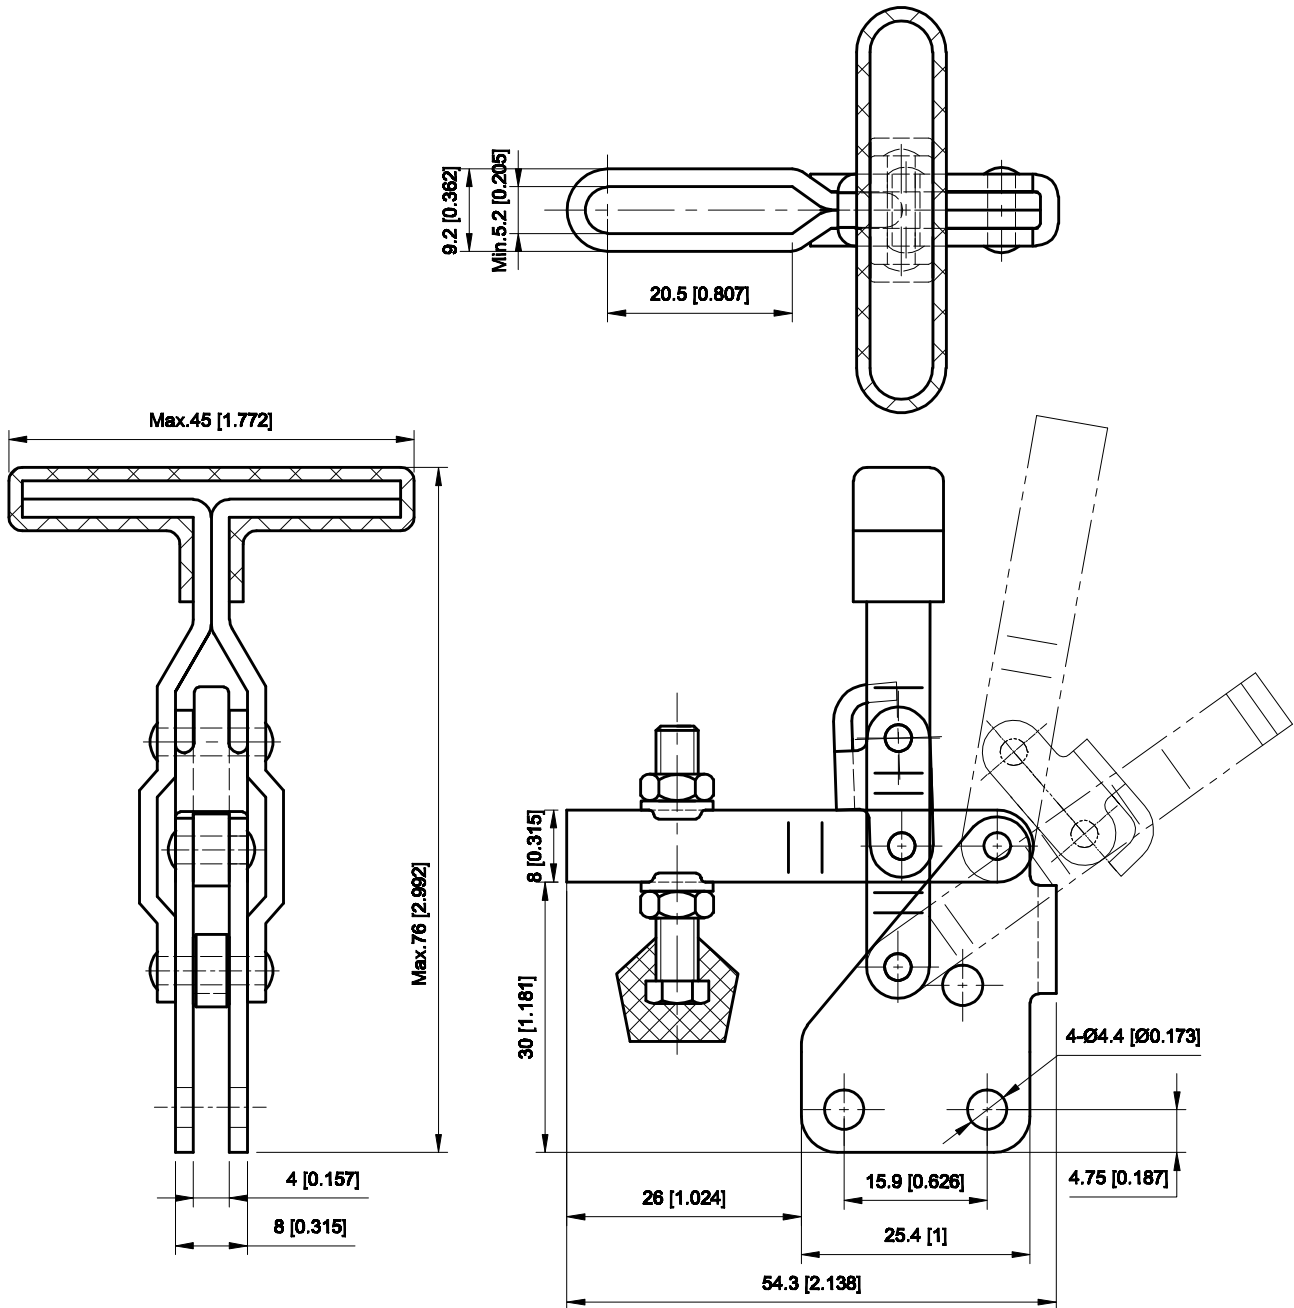

PART NUMBER: CH-101-AIT

BAR OPENS:100°

HANDLE OPENS:56°

SPINDLE SUPPLIED:CH-FC-10138